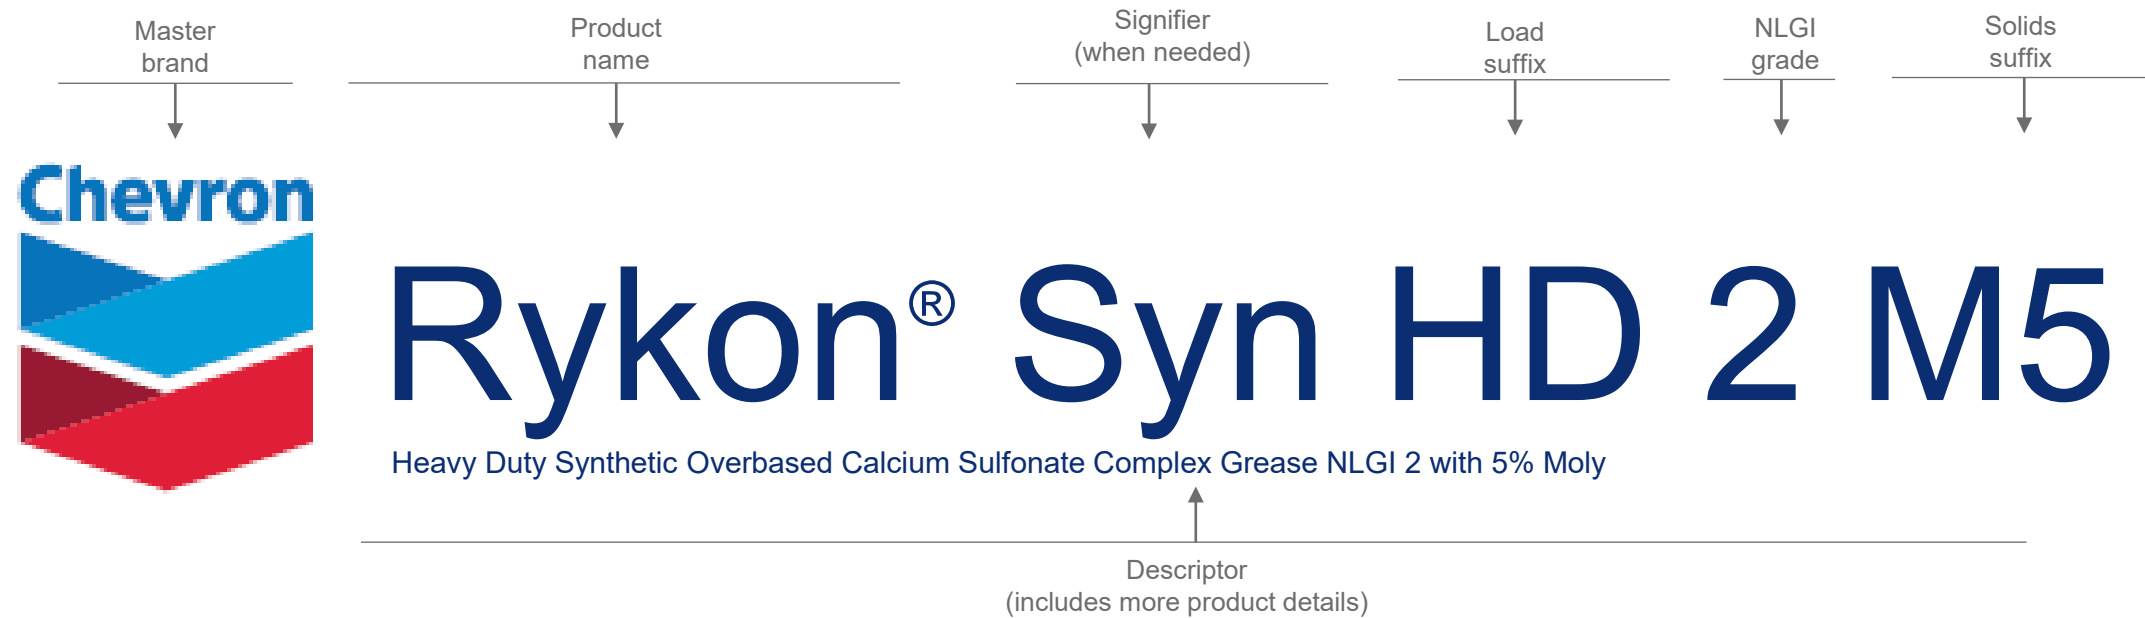

Grease Program

Grease Product Naming Decoded

Formula for product naming

Master brand + Product name + Signifier + Load suffix + NLGI grade + Solids suffix
when needed
(i.e., Synthetic)

Product name example

Examples of written product names

Chevron Rykon[®] Syn HD 2 M5
Caltex Rykon Syn HD 2 M5
Texaco Rykon Syn HD 2 M5

KEY:

EP = Extreme Pressure
HD = Heavy Duty
XD = Extra Duty
HM = High Speed Bearings/Electric
Syn = Synthetic
M5 = 5% Moly
M3 = 3% Moly
2 = NLGI Grade

Black Pearl® Grease

Polyurea

Product Code	Product Name	Formerly	ISO Vis Grade	NLGI	Moly %	Color
259127	Black Pearl® Syn HM 1	Delo® Extreme Grease EP 1	22	1		Black
254521	Black Pearl® SRI 2	Chevron SRI Grease 2	100	2		Green
254592	Black Pearl® EP 1	Black Pearl® EP NLGI 1	220	1		Black
254591	Black Pearl® EP 2	Black Pearl® EP NLGI 2	220	2		Black
259117	Delo® Syn-Grease™ SFE EP 0	Delo® Syn-Grease™ SFE EP 0		0		Gold

Specialty Grease

Various

Product Code	Product Name	Formerly	ISO Vis Grade	NLGI	Moly %	Color
277116	Texclad® 2	Texclad® 2	1000			Black
255779	Sil-X® 1	Sil-X® 1	460			Red
230002	Chevron Open Gear Grease	Chevron Open Gear Grease	6500			Brown